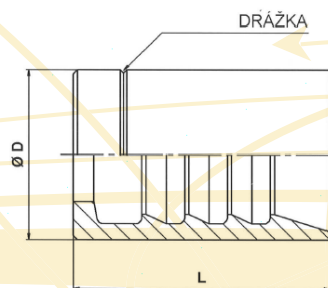

## 1 SN, 1ST, 1AT, 1SC

Svetlosť Ø		D - h11 Ø		L	
mm	inch	mm	mm		
6	1/4"	19	30		Objímka Dn06 ISN
8	5/16"	20	30		Objímka Dn08 ISN
10	3/8"	22	32		Objímka Dn10 ISN
12	1/2"	25	34		Objímka Dn12 ISN
16	5/8"	30	36		Objímka Dn16 ISN
20	3/4"	34	41		Objímka Dn20 ISN
25	1"	42	50		Objímka Dn25 ISN
32	1 1/4"	56	62		Objímka D326 ISN

## 2 SN, 2ST, 2AT, 2SC

Svetlosť Ø		D - h11 Ø		L	
mm	inch	mm	mm		
6	1/4"	19	30		Objímka Dn06 2SN
8	5/16"	20	30		Objímka Dn08 2SN
10	3/8"	22	32		Objímka Dn10 2SN
12	1/2"	25	34		Objímka Dn12 2SN
16	5/8"	30	36		Objímka Dn16 2SN
20	3/4"	34	41		Objímka Dn20 2SN
25	1"	42	50		Objímka Dn25 2SN
32	1 1/4"	56	62		Objímka Dn32 2SN